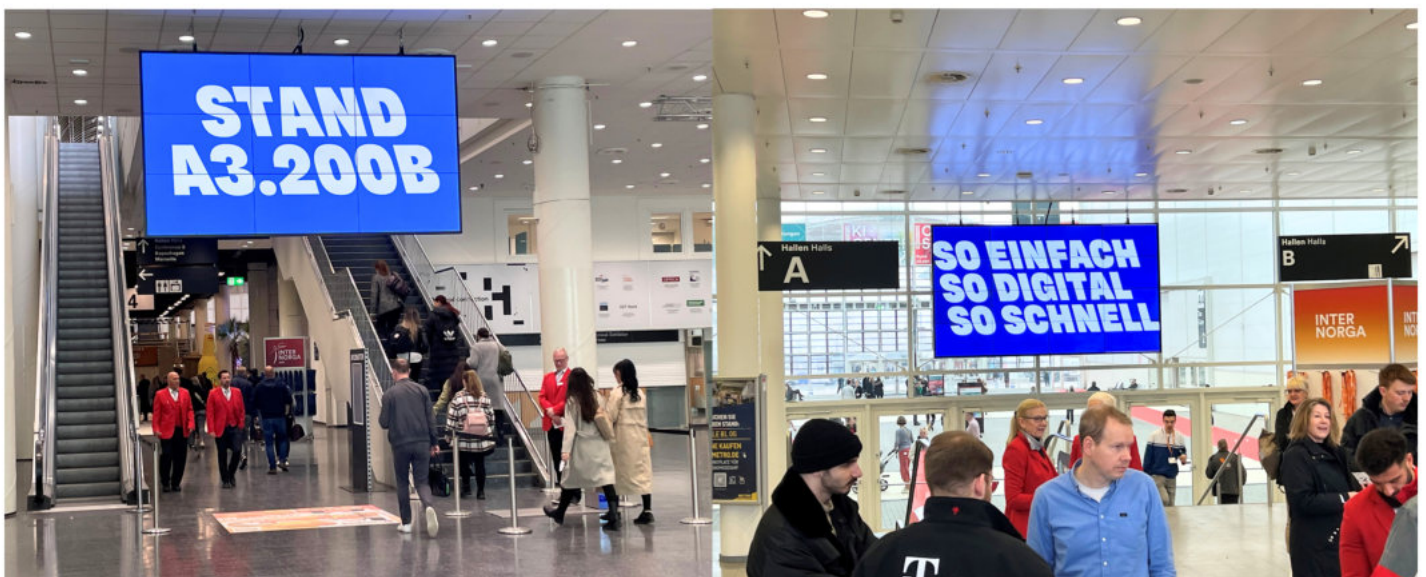

ALL SHADES OF

DIGITAL ADVERTISING

Die folgenden Werbeträger/Screens stehen dir in den Eingängen Mitte, Süd und Ost zur Verfügung:

The following locations/screens in central entrance, south and east are available:

VIDEOWALLS

Big Screen Package -

Eingang Süd / Eingang Mitte & Eingang Ost
south entrance / central entrance & east entrance

Format:
3840 x 2160 px
3 x 3 46" Monitore 16:9

Format: mp4
Codec h264

maximal 4 Aussteller mit je 10 Sekunden Länge im Loop /

Maximum of 4 exhibitors, each with a duration of 10 seconds in loop.

Preis: 8.000 €
Price: 8.000 €