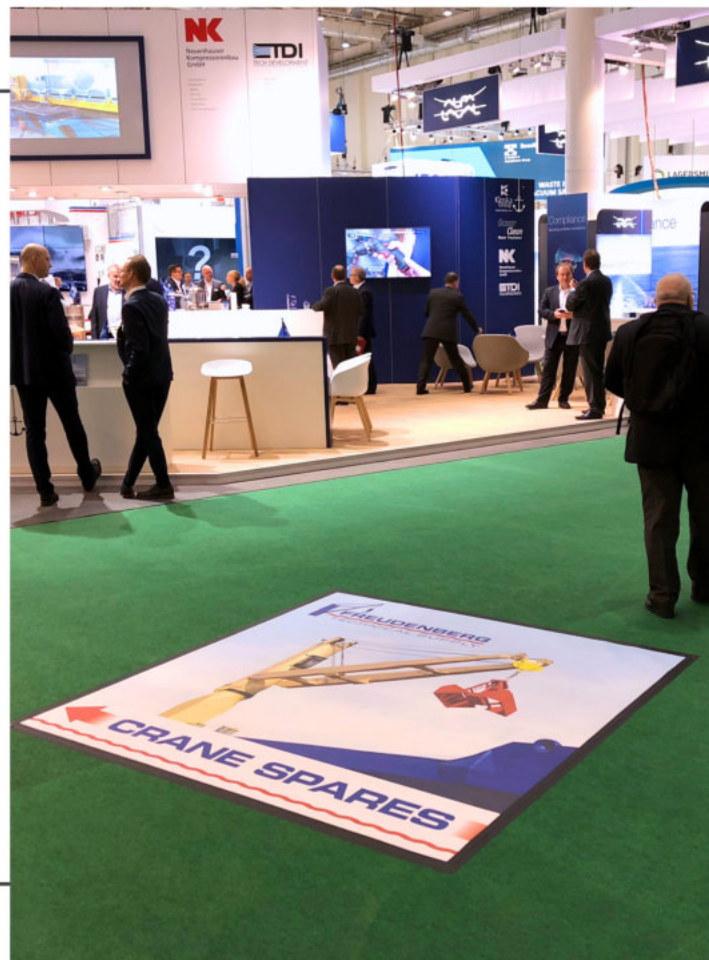

Floorminder

Diese bedruckten Böden sind eine interessante Alternative zu Bannern. Sie können sehr gut zur Besuchersteuerung oder Besucherinformation genutzt werden.

Format: 2,00 m breit x 2,00 m hoch

Standort: in allen Halleneingängen

Preis: 850 € / Stück

These printed vinyl flooring is an interesting alternative to banners. It can be used for leading the visitors to your booth or as a visitor information.

Size: 2,00 m wide x 2,00 m high

Site: in all hall entrances

Price: 850 € / piece